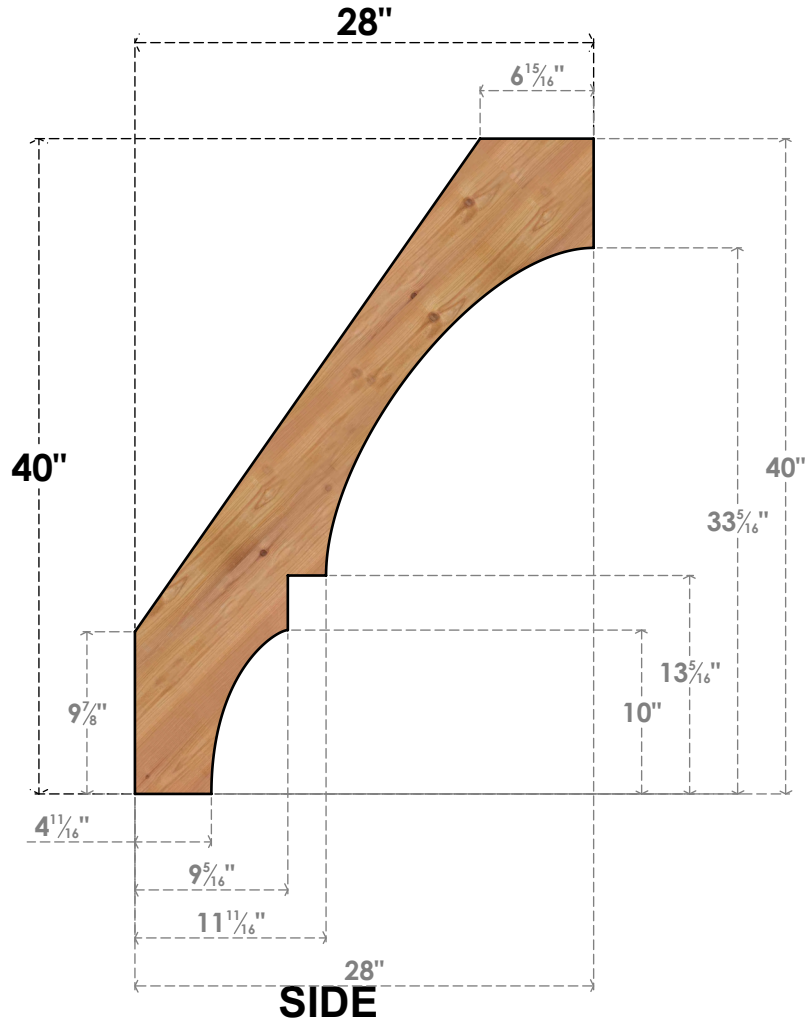

BRC04X28X40BOA00SWR

3 1/2"W X 28"D X 40"H BALBOA SMOOTH BRACE, WESTERN RED CEDAR

EKENA MILLWORK
 2300 WEST MAIN ST.
 CLARKSVILLE, TX 75426
 TOLL FREE: 866-607-0453
 WWW.EKENAMILLWORK.COM

NOTES

1. INSTALLATION TO BE COMPLETED IN ACCORDANCE WITH MANUFACTURER'S SPECIFICATIONS.
2. DRAWING MAY NOT BE TO SCALE
3. THIS DRAWING IS INTENDED FOR DESIGN AND PLANNING PURPOSES ONLY.
4. ALL INFORMATION CONTAINED HEREIN WAS CURRENT AT THE TIME OF DEVELOPMENT BUT MUST BE REVIEWED AND APPROVED BY THE PRODUCT MANUFACTURER TO BE CONSIDERED ACCURATE.
5. PRODUCTS ARE NOT KILN DRIED. THIS ITEM IS UNIQUE AND WILL CONTAIN THE NATURAL VARIATIONS THAT THE WOOD SPECIES OFFERS. THIS MAY RESULT IN VARIATIONS UP TO 1/4"