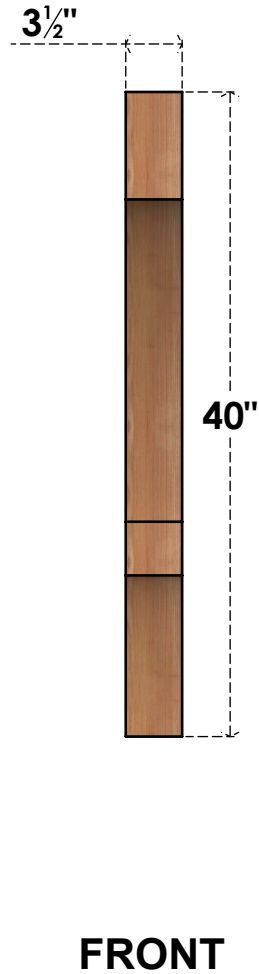

BRC04X28X40BOA00SWR

3 1/2"W X 28"D X 40"H BALBOA SMOOTH BRACE, WESTERN RED CEDAR

EKENA MILLWORK
 2300 WEST MAIN ST.
 CLARKSVILLE, TX 75426
 TOLL FREE: 866-607-0453
 WWW.EKENAMILLWORK.COM

NOTES

1. INSTALLATION TO BE COMPLETED IN ACCORDANCE WITH MANUFACTURER'S SPECIFICATIONS.
2. DRAWING MAY NOT BE TO SCALE
3. THIS DRAWING IS INTENDED FOR DESIGN AND PLANNING PURPOSES ONLY.
4. ALL INFORMATION CONTAINED HEREIN WAS CURRENT AT THE TIME OF DEVELOPMENT BUT MUST BE REVIEWED AND APPROVED BY THE PRODUCT MANUFACTURER TO BE CONSIDERED ACCURATE.
5. PRODUCTS ARE NOT KILN DRIED. THIS ITEM IS UNIQUE AND WILL CONTAIN THE NATURAL VARIATIONS THAT THE WOOD SPECIES OFFERS. THIS MAY RESULT IN VARIATIONS UP TO 1/4"